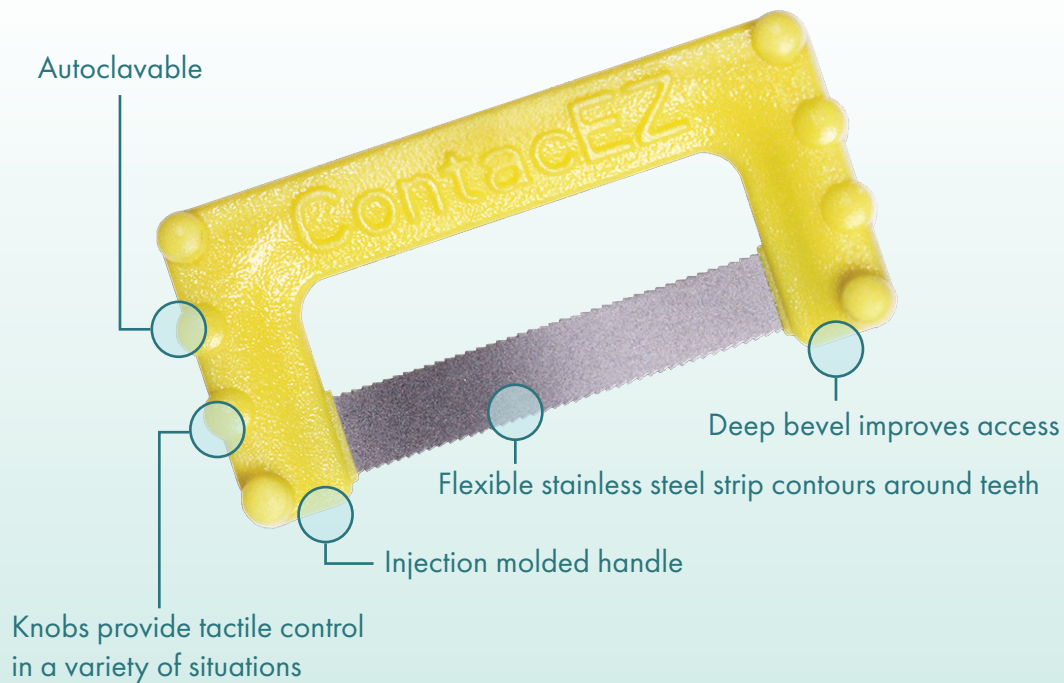

"I love your products! [ContactEZ] has made interproximal stripping safer for myself, my staff, and my patients!"

Dr. Susan Chen
Sammamish, WA

CONTACTEZ[®]

The Ultimate Proximal Contact Solution

The ContacEZ IPR Strip System is an innovative Interproximal Reduction system that makes interproximal enamel removal/stripping safer and more accurate without creating sharp corners or subgingival ledges. Designed for use with orthodontic treatments, these strips curve and flex along the natural contours of the teeth to avoid cutting lips and gums, to prevent excessive enamel removal, and to maximize patient comfort.

FEATURES & BENEFITS

- **Single-Handed Ergonomic Design**
- **Ultra Thin & Flexible**
- **Hand Fatigue Reduction**
- **User and Patient-Friendly**
- **Safe & Efficient**
- **Autoclavable**

OC Orthodontics
1300 NE Alpha Dr.
McMinnville, OR 97128 USA